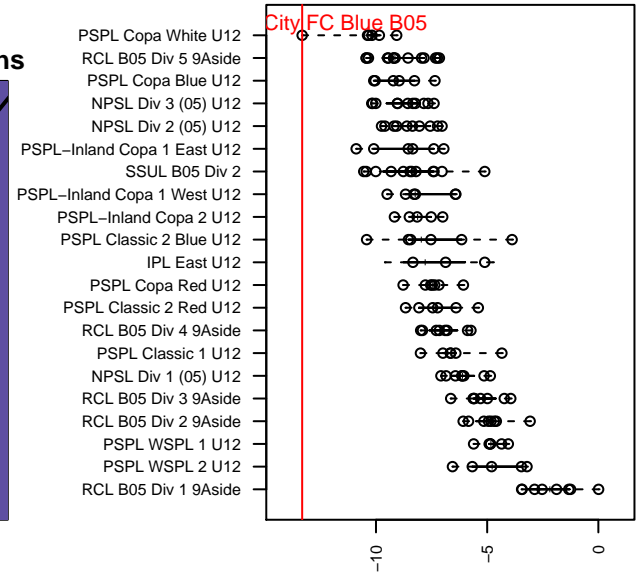

# Emerald City FC Blue B05

Emerald City FC  
 Seattle, WA  
 B05 total strength=-41  
 attack=0.03 defense=0.09  
 fall league = PSPL Copa White U12  
 spr league = Spr PSPL Copa U12

alt names used:  
 Emerald City FC M05 Blue  
 Emerald City FC M05 Blue  
 EMERALD CITY FC ECFC M05 BLUE (WA)

Venues played:  
 2016 PSPL Copa White U12  
 2016 Spr PSPL Copa U12  
 2016 WA Cup U12 Bronze U12

**attack and defense variance (black dot)  
relative to other teams  
and top 10 in region**

**attack and defense rating  
relative to others at age  
and all opponents in last 13 months**